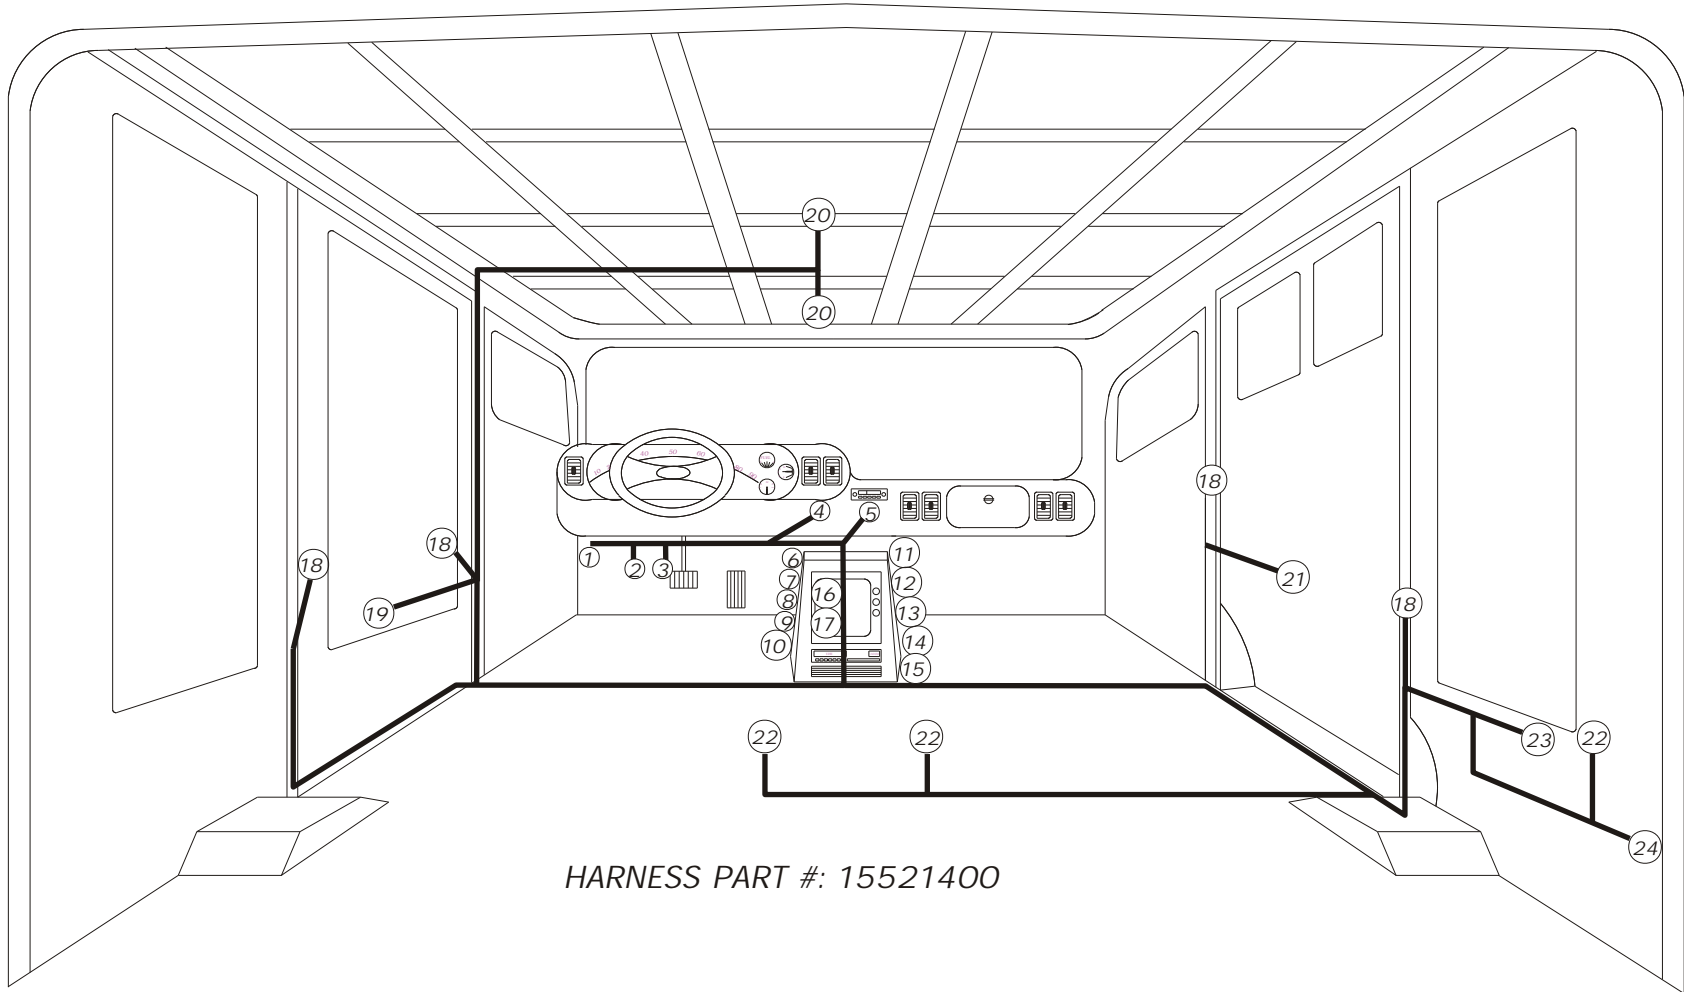

CHASIS MANUFACTURER:

CHEVROLET/GMC

MODEL YEAR:

1997/1998/1999

VEHICLE
ELECTRICAL
LAYOUT

VEHICLE TYPE:

SUBURBAN

COMPLETED VEHICLE DESCRIPTION: