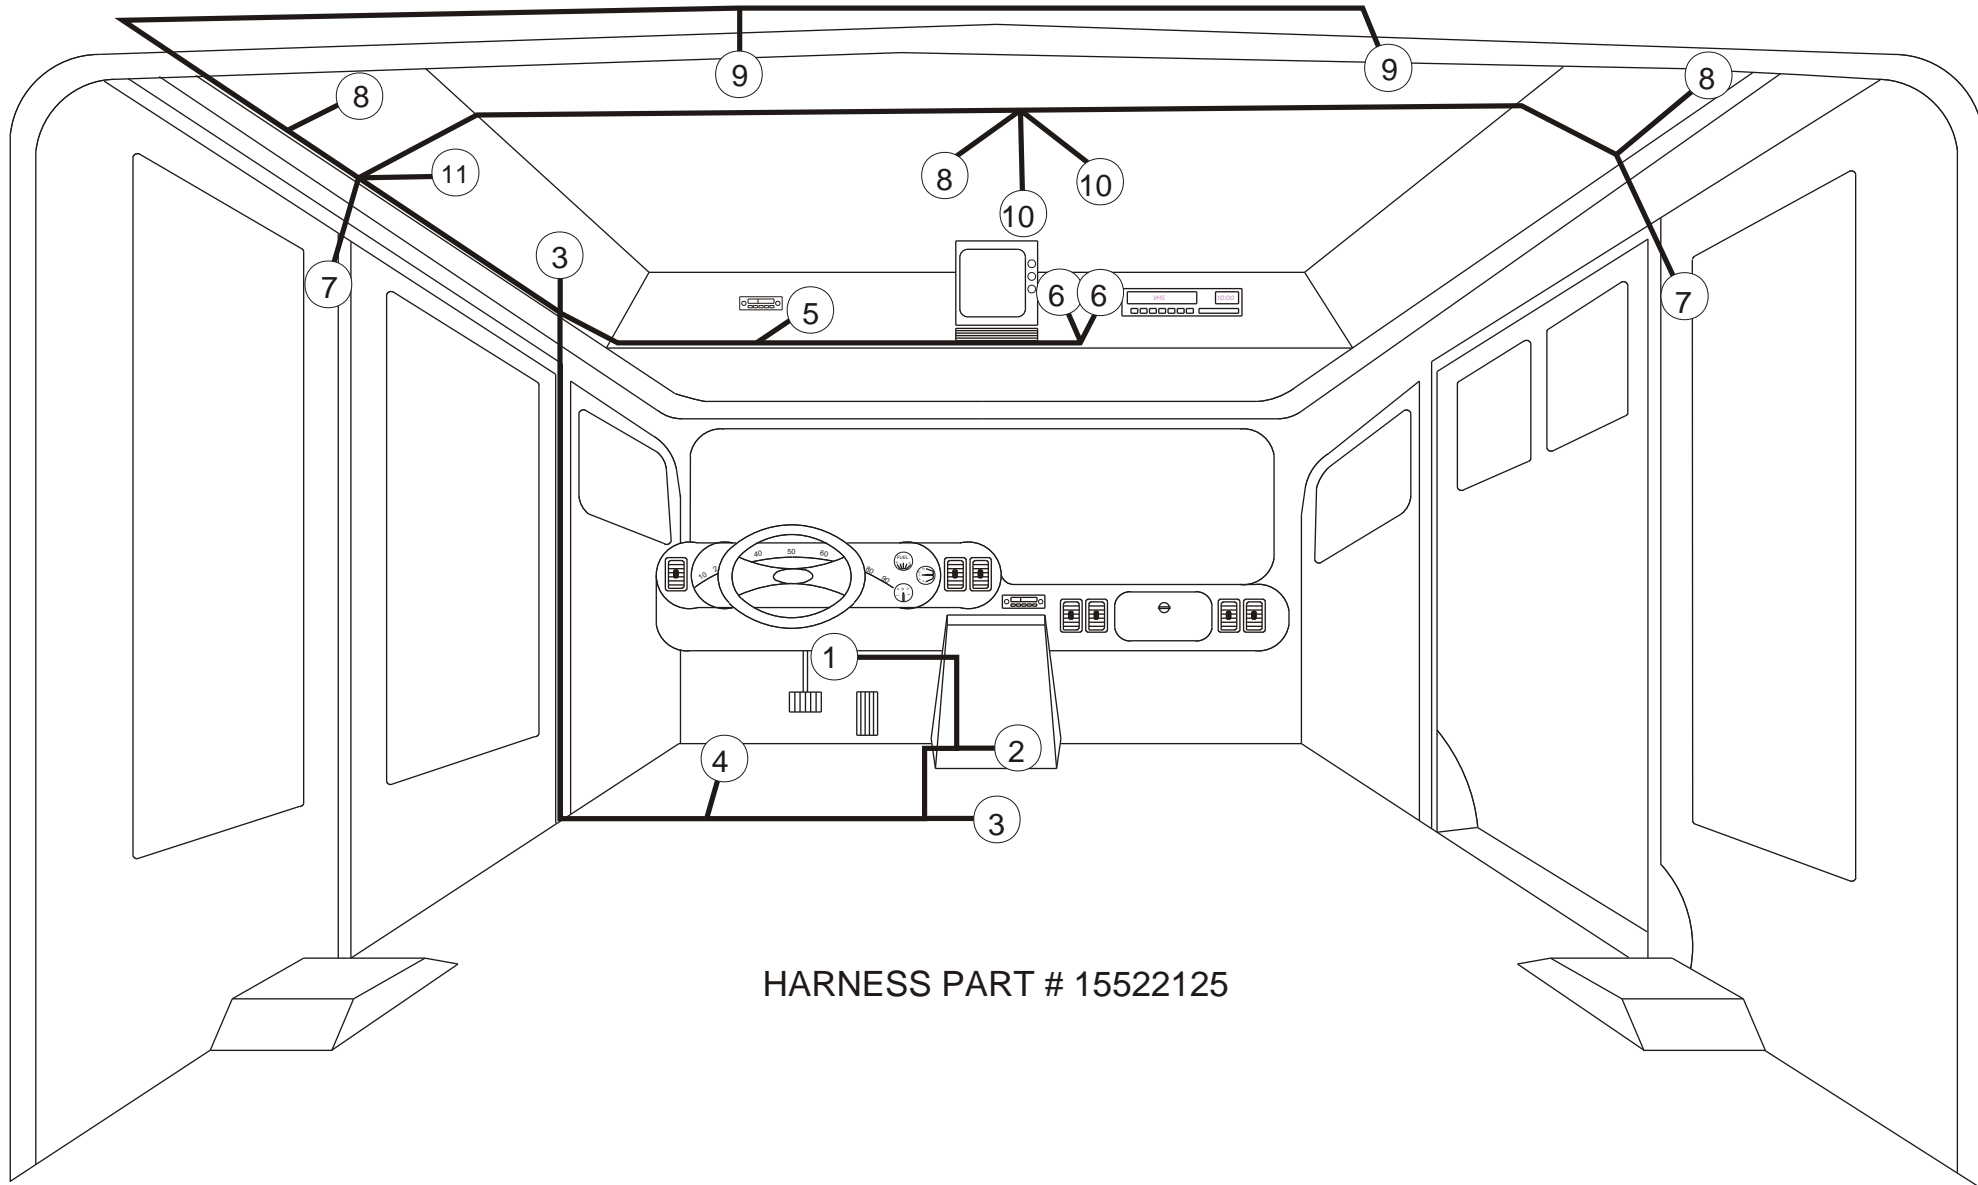

CHASSIS MANUFACTURER:

VEHICLE TYPE:

DODGE/PLYMOUTH/FORD

VEHICLE ELECTRICAL LAYOUT

CARAVAN/VOYAGER/WINDSTAR

MODEL YEAR:

COMPLETED VEHICLE DESCRIPTION:

1999

MINI VAN

HARNESS PART # 15522125

CHASSIS MANUFACTURER: DODGE/PLYMOUTH/ FORD	VEHICLE TYPE: CARAVAN/VOYAGER/WIND STAR

MODEL YEAR: 1999	COMPLETED VEHICLE DESCRIPTION: MINI VAN

CKT. #	CIRCUIT ITEMS	GUAGE	WIRE COLOR	POWER SOURCE	ACTUAL AMPS	FUSE SIZE
1	IGNITION SICNAL	18 TEW	YELLOW	IGNITION	-	
2	CONSOLE SWITCH	18 TEW	BRN,ORN,GRN,ORN/GRN PUR,YEL/RED,BLACK	IGNITION	.104 AMP	
3	CD PLAYER	18 TEW	ORANGE, RED	IGNITION & BATTERY	2 AMP	
4	BATTERY HOOK-UP FUSES	12 TEW 18 TEW	RED RED, ORANGE	BATTERY IGNITION & BATTERY	- -	7.5 BAT/15 IGN
5	REAR RADIO	18 TEW	RED, ORANGE GRAY/RED, BLUE/YELLOW	IGNITION & BATTERY	1.7 AMP	
6	TV/VCP	18 TEW	PURPLE	IGNITION (SWITCHED)	3.2 AMP	
7	HEADPHONE STATION	18 TEW	GRY/RED, BLU/YEL, YEL/RED, YEL/BLK, PINK	REAR RADIO	-	
8	INDIRECT LIGHT	18 TEW	BROWN	IGNITION (SWITCHED)	.75 AMP	
9	TV XTERNAL SPEAKER	18 TEW	ORN/GRN, YEL/BLACK	TV (SWITCHED) SERIES	-	
10	UNITEC LIGHT	18 TEW	GREEN, WHITE	IGNITION (SWITCHED), CTSY	1.5 AMP	
11	COURTESY HOOK-UP	18 TEW	WHITE	DOOR PIN	-	
					TOTAL	
					14.5 AMP	

FINAL STAGE MANUFACTUREER: MARK III	HARNESS PART #: 15522125