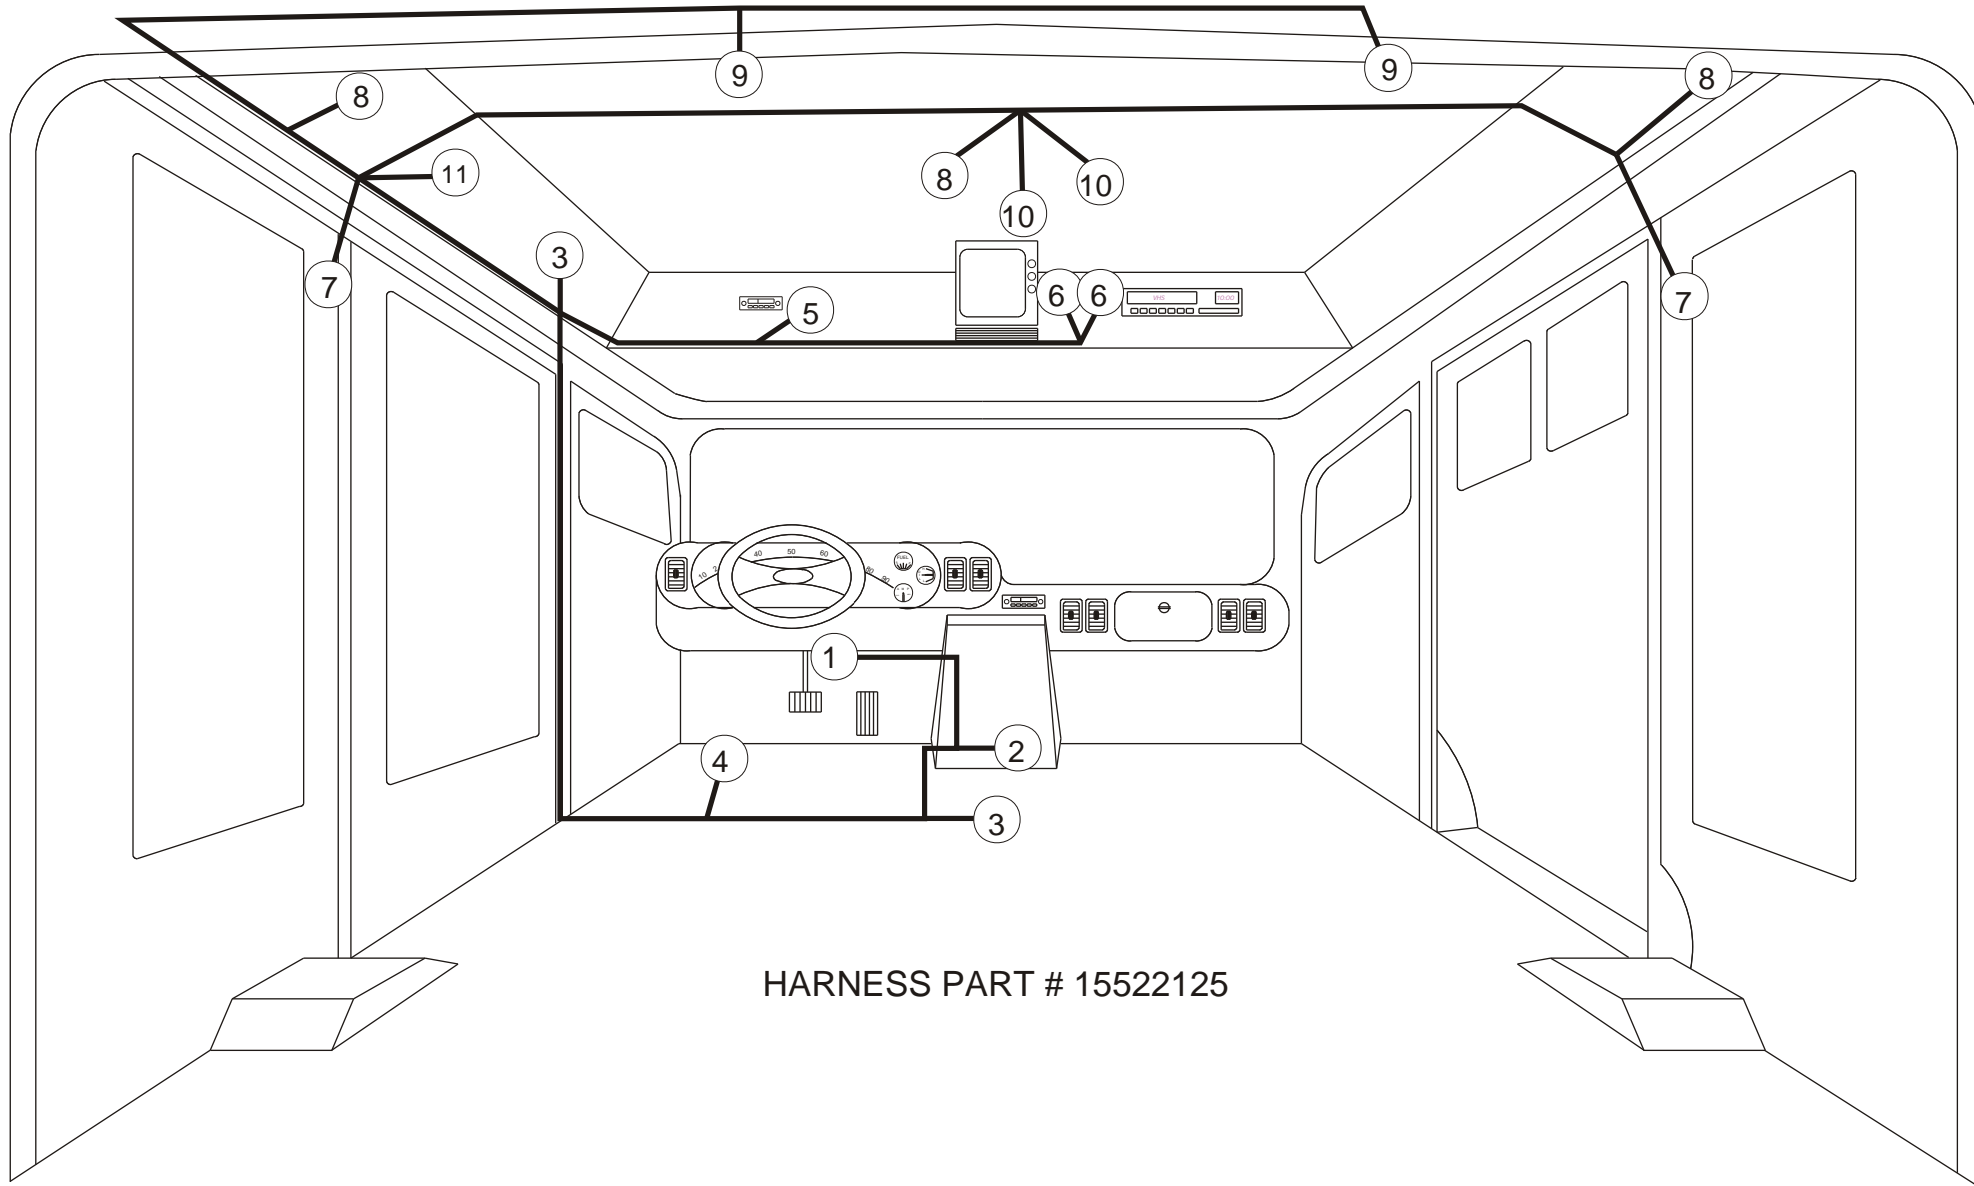

CHASSIS MANUFACTURER:

VEHICLE TYPE:

DODGE/PLYMOUTH/FORD

VEHICLE ELECTRICAL LAYOUT

CARAVAN/VOYAGER/WINDSTAR

MODEL YEAR:

COMPLETED VEHICLE DESCRIPTION:

1999

MINI VAN

HARNESS PART # 15522125

CHASIS MANUFACTURER: DODGE/PLYMOUTH/ FORD	VEHICLE TYPE: CARAVAN/VOYAGER/WIND STAR

MODEL YEAR: 1999	COMPLETED VEHICLE DESCRIPTION: MINI VAN

CKT. #	CIRCUIT ITEMS	GUAGE	WIRE COLOR	POWER SOURCE	ACTUAL AMPS	FUSE SIZE
1	IGNITION SICNAL	18 TEW	YELLOW	IGNITION	-	
2	CONSOLE SWITCH	18 TEW	BRN,ORN,GRN,ORN/GRN PUR,YEL/RED,BLACK	IGNITION	.104 AMP	
3	CD PLAYER	18 TEW	ORANGE, RED	IGNITION & BATTERY	2 AMP	
4	BATTERY HOOK-UP	12 TEW	RED	BATTERY	-	
	FUSES	18 TEW	RED, ORANGE	IGNITION & BATTERY	-	7.5 BAT/15 IGN
5	REAR RADIO	18 TEW	RED, ORANGE	IGNITION & BATTERY	1.7 AMP	
			GRAY/RED, BLUE/YELLOW			
6	TV/VCP	18 TEW	PURPLE	IGNITION (SWITCHED)	3.2 AMP	
7	HEADPHONE STATION	18 TEW	GRY/RED, BLU/YEL, YEL/RED, YEL/BLK, PINK	REAR RADIO	-	
8	INDIRECT LIGHT	18 TEW	BROWN	IGNITION (SWITCHED)	.75 AMP	
9	TV XTERNAL SPEAKER	18 TEW	ORN/GRN, YEL/BLACK	TV (SWITCHED) SERIES	-	
10	UNITEC LIGHT	18 TEW	GREEN, WHITE	IGNITION (SWITCHED), CTSY	1.5 AMP	
11	COURTESY HOOK-UP	18 TEW	WHITE	DOOR PIN	-	
					TOTAL	
					14.5 AMP	

FINAL STAGE MANUFACTUREER: MARK III	HARNESS PART #: 15522125