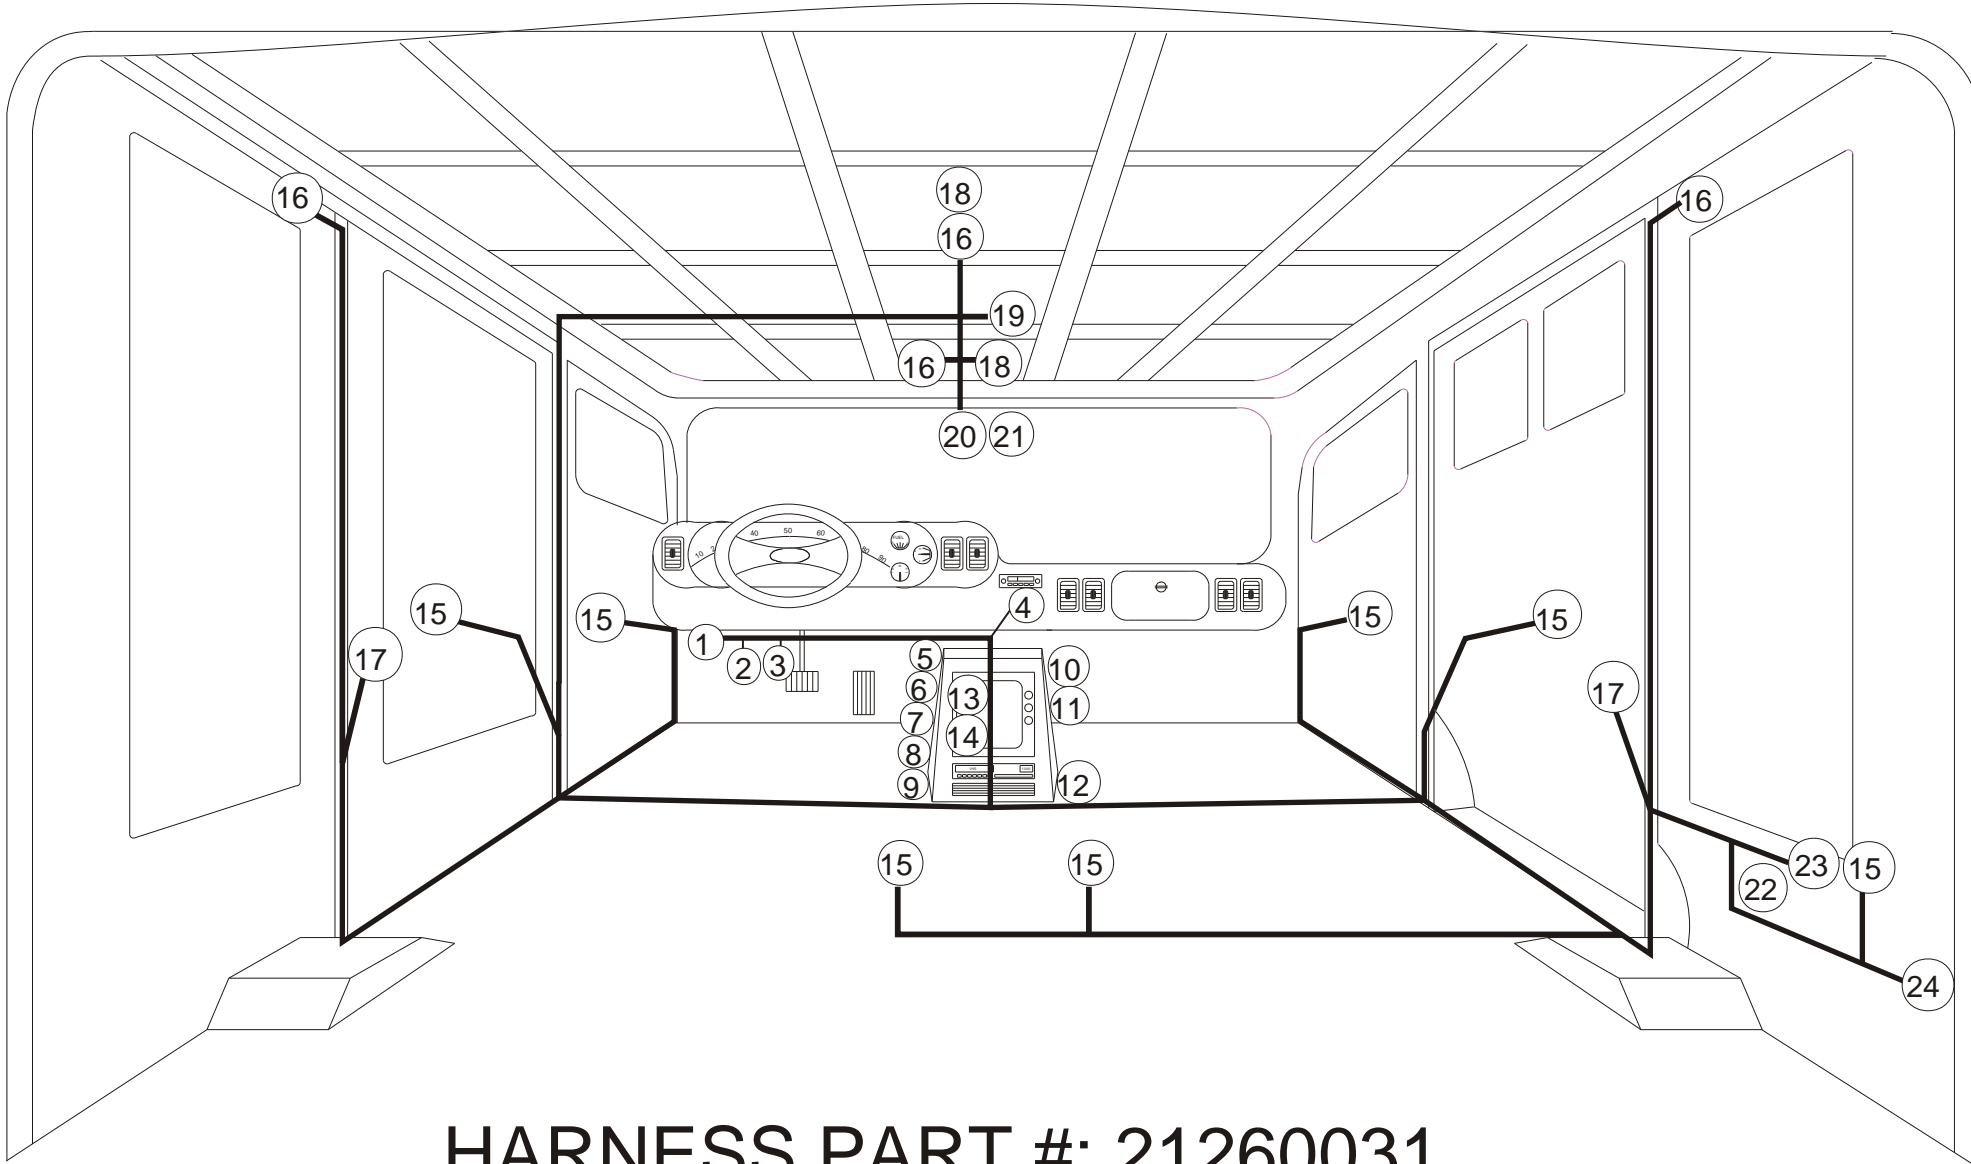

CHASSIS MANUFACTURER:

CHEVROLET/GMC

MODEL YEAR:

1999

VEHICLE
ELECTRICAL
LAYOUT

VEHICLE TYPE:

SUBURBAN

COMPLETED VEHICLE DESCRIPTION: