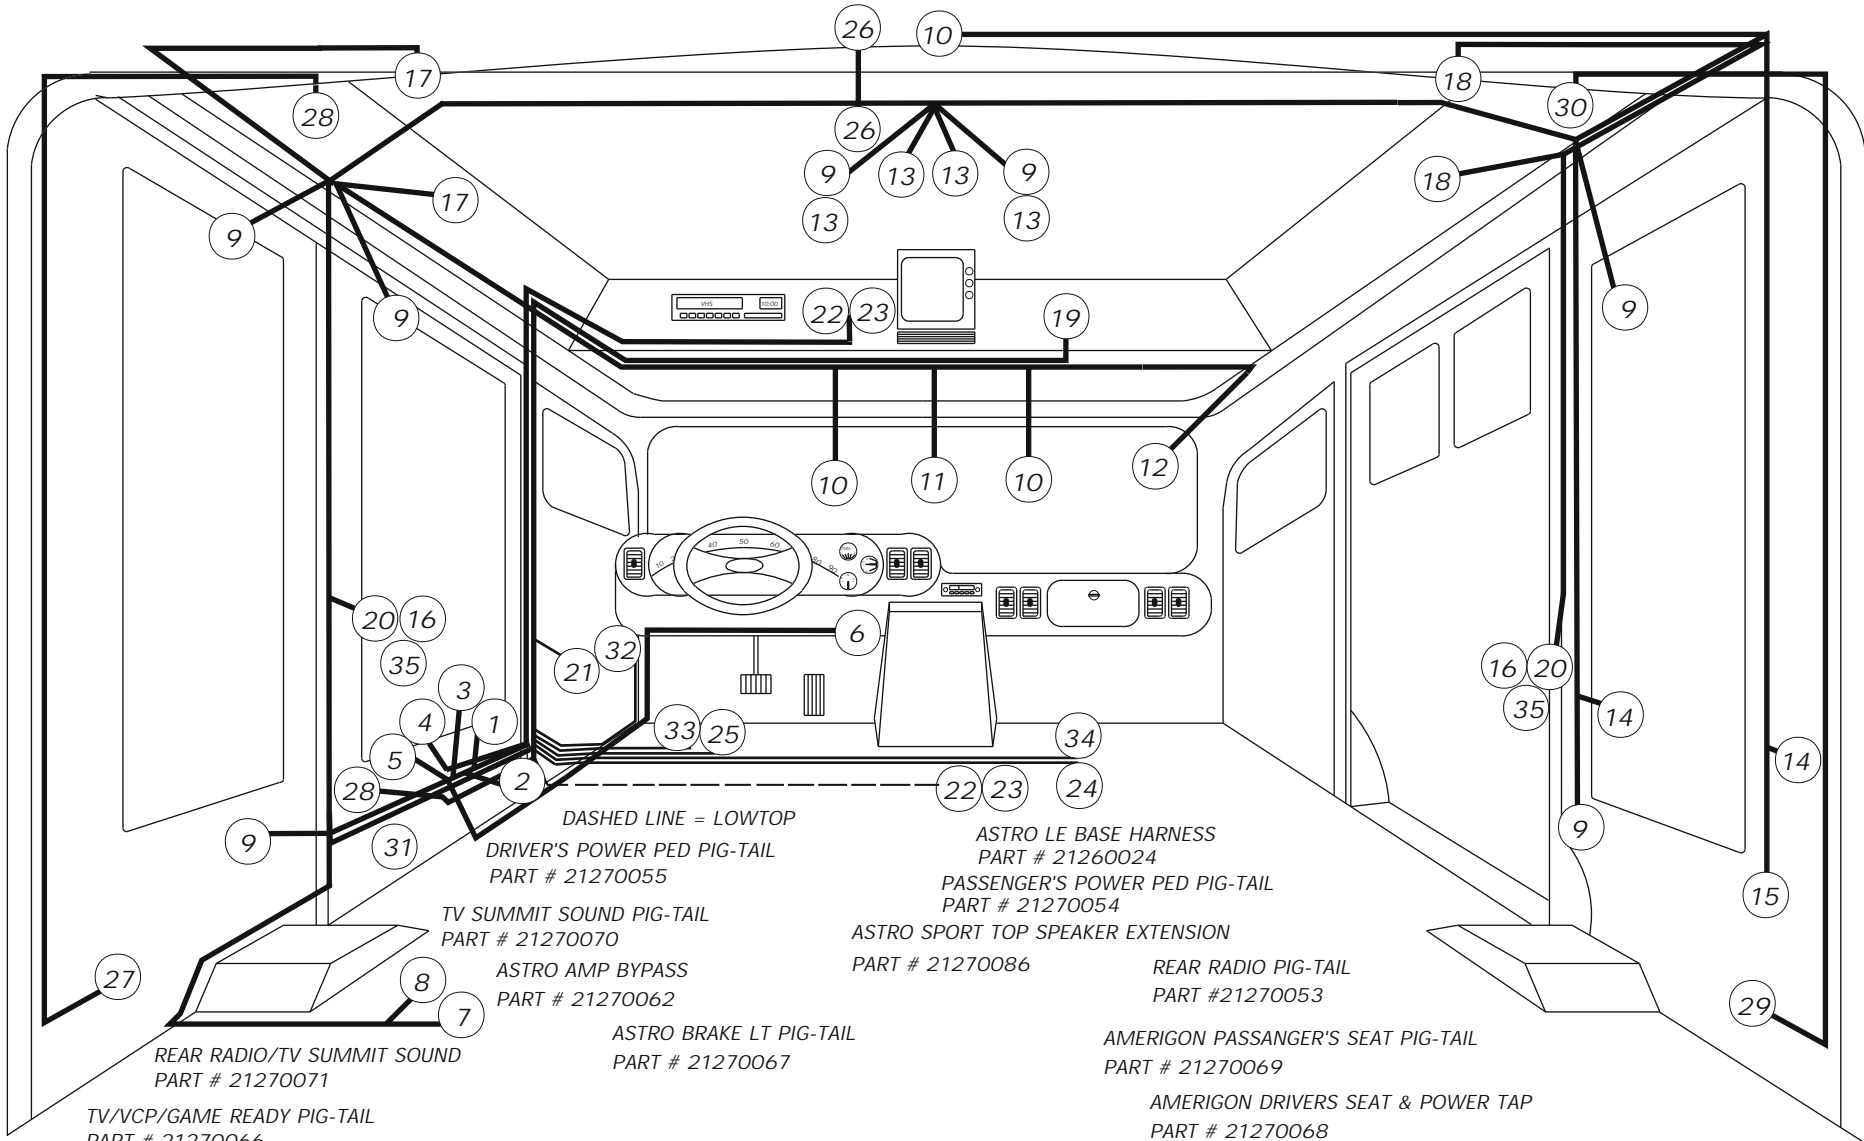

GM

VEHICLE ELECTRICAL LAYOUT

ASTRO LE VAN

MODEL YEAR:

1999

COMPLETED VEHICLE DESCRIPTION:

ASTRO LE BASE HARNESS

CHASIS MANUFACTURER:

GM

VEHICLE TYPE:

**ASTRO LE
VAN**

MODEL
YEAR:

1999

COMPLETED VEHICLE
DESCRIPTION:
**ASTRO LE BASE
HARNESS**

CKT. #	CIRCUIT ITEMS	GUAGE	WIRE COLOR	POWER SOURCE	ACTUAL AMPS	FUSE SIZE
HARNESS # 21260024						
1	FUSE BLOCK	12,14,18	PUR,GRN,BRN,WHT,RED, ORN,ORN/BLK,BLK ORN/WHT,WHT/PUR, BLK/BLU	IGNITION & BATTERY	-	
2	HARNESS GROUND	12	BLACK	CHASSIS	-	
3	SOFA POWER	12	RED/WHITE	IGNITION	-	
4	SUMMIT POWER CONNECTION	18	RED,ORANGE/BLACK	IGNITION & BATTERY	-	
5	TV/VCP POWER CONNECTION	18	PURPLE,BLACK	SWITCHED IGNITION	-	
6	CD PLAYER	18	ORANGE,RED	IGNITION & BATTERY	0.3	20 AMP F5 / 20 AMP F4
7	SOFA	12,18	RED/WHT,BLK/WHT, BLUE	IGNITION	12.5	20 AMP F13
8	SOFA GROUND	12	BLACK/WHITE	CHASSIS	-	
9	INDIRECT LIGHT	18	BROWN,BLACK	IGNITION & COURTESY	.75 (X 7)	15 AMP F10
10	UNITEC LIGHT	18	ORN,WHT,BLK	IGNITION & COURTESY	.3 (X 3)	20 AMP F 11 / 20 AMP F4
11	SWITCH PANEL	18	ORN/WHT,WHT/PUR, BLK/BLU	IGNITION	0.1	5 AMP F12
12	VISOR LIGHT	18	ORANGE,BLACK	IGNITION	0.15	20 AMP F4
13	READING LIGHT	18	GREEN,WHITE,BLACK	SWITCHED IGNITION & COURTESY	0.3 (X 2)	15 AMP F9 / 20 AMP F11
14	SOFA SWITCH	18	BLUE,BLACK	CHASSIS	-	
15	12 VOLT OUTLET	16	RED,BLACK	BATTERY	-	20 AMP F5