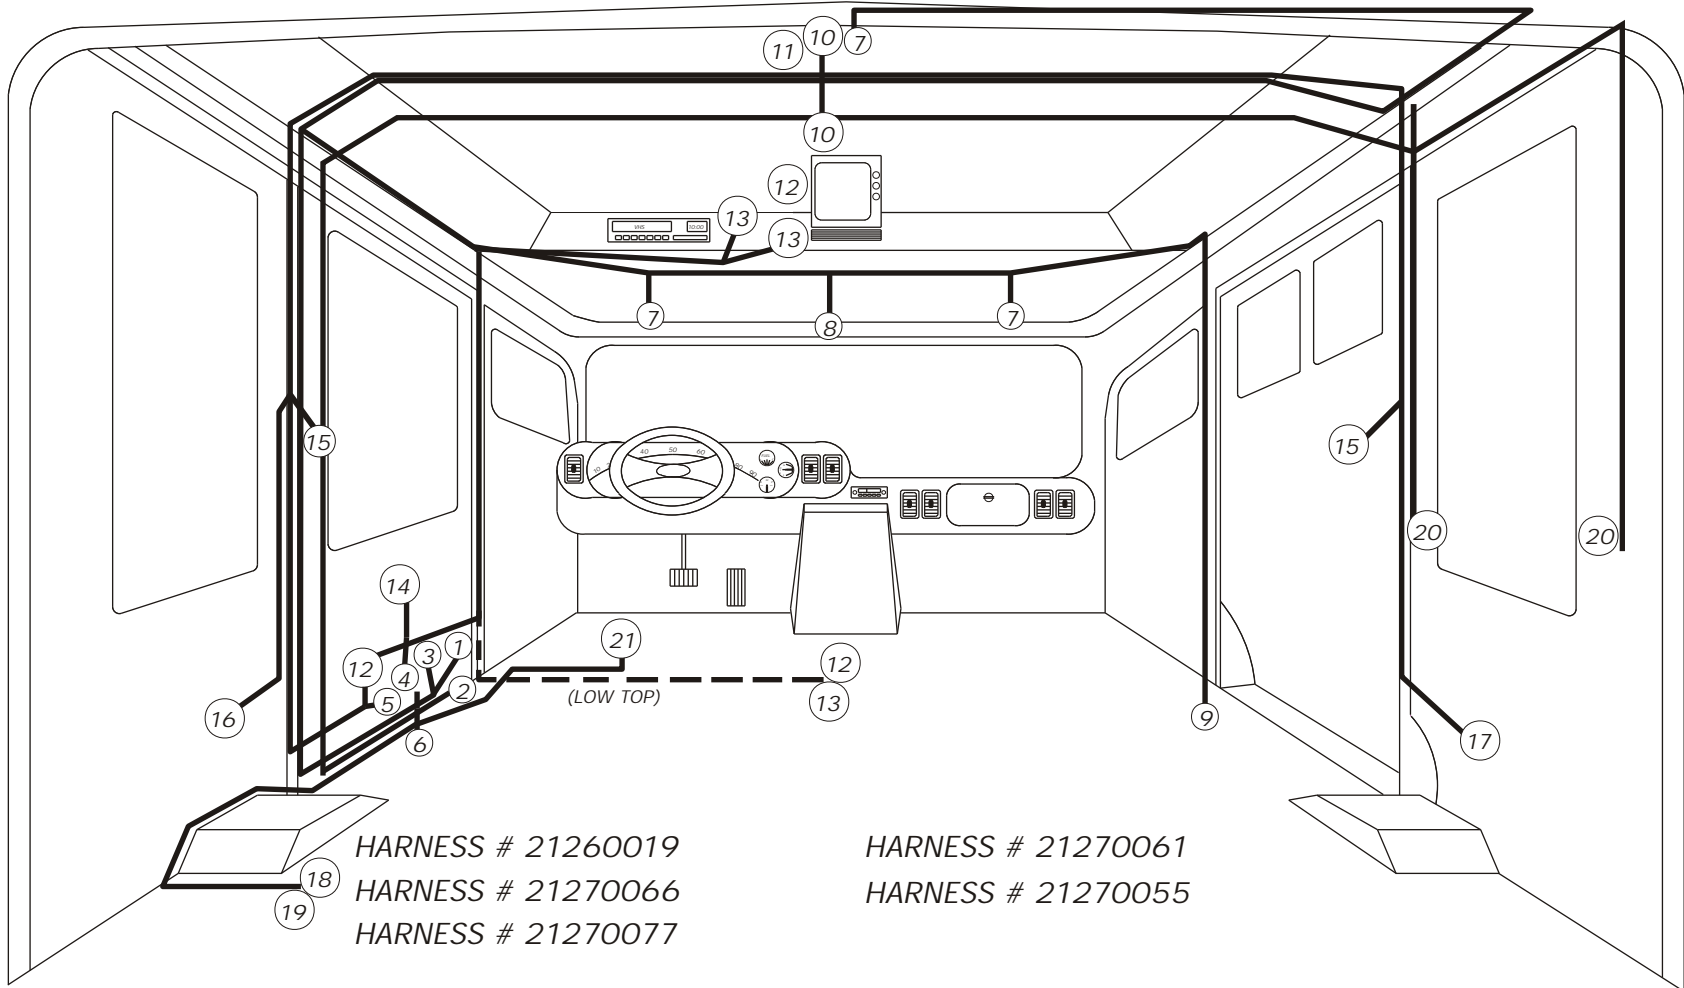

CHASSIS MANUFACTURER:

FORD,DODGE, GM

MODEL YEAR:

1998/1999

VEHICLE ELECTRICAL LAYOUT

VEHICLE TYPE:

FULL SIZE VAN

COMPLETED VEHICLE DESCRIPTION:

SE LOW/SPORT TOP

CHASIS MANUFACTURER: FORD, DODGE, GM AND ASTRO/SAFARI	VEHICLE TYPE: FULL SIZE VAN/MINI

MODEL YEAR: 1998/1999	COMPLETED VEHICLE DESCRIPTION: SE LOW/SPORT TOP

CKT. #	CIRCUIT ITEMS	GUAGE	WIRE COLOR	POWER SOURCE	ACTUAL AMPS	FUSE SIZE
1	FUSE BLOCK (AUTO-NET 111)	12, 14, 18	BLUE, RED, ORANGE, ORANGE/BLACK, WHITE	OEM IGNITION, BATTERY, & DOOR PIN		
2	GROUND	14	BLACK	CHASIS		
3	SPARE IGN/BAT	18	ORN/BLK, RED	IGNITION, BATTERY		7.5
4	TV POWER CONNECTION	18	PURPLE, BLACK	SWITCHED IGNITION		
5	AUDIO CONNECTION	18	ORN/BLK, WHT/PURPLE	IGNITION, SWITCHED SPKR		
6	POWER SOFA/SEAT CONN.	12	YEL/RED, BLACK BLUE	IGNITION		
7	UNITEC LIGHT	18	ORANGE, WHITE, BLACK	IGNITION, DOOR PIN	1.5	7.5
8	SWITCH PANEL	14, 18	WHT/PUR, PUR, YEL/RED BRN, ORN, GRN, BLK	IGNITION, TV AUDIO	0.06	10
9	STEPWELL LIGHT	18	WHITE, BLACK	DOOR PIN	0.75	7.5
10	READING LIGHT	18	GREEN, WHITE, BLACK	SWITCHED IGNITION	1.5	BY CIR 8
11	INDIRECT LIGHT	18	BROWN, BLACK	SWITCHED IGNITION	1.25	BY CIR 8
21270066						
12	TV AUDIO CONNECTION	18	YEL/RED, YEL/BLK	TV		
13	TV/VCP	18	PURPLE, BLACK	SWITCHED IGNITION	1.95	BY CIR 8
14	GAME READY	18	PURPLE, BLACK	SWITCHED IGNITION	0.3	BY CIR 8
21270077						
15	TV HEADPHONE STATION	18	YEL/RED, YEL/BLK, ORN/BLK, BLK/WHT	IGNITION, TV AUDIO	0.03	7.5
16	LEFT 4" TV SPEAKER	18	YEL/WHITE, YEL/BLK	SWITCHED TV AUDIO