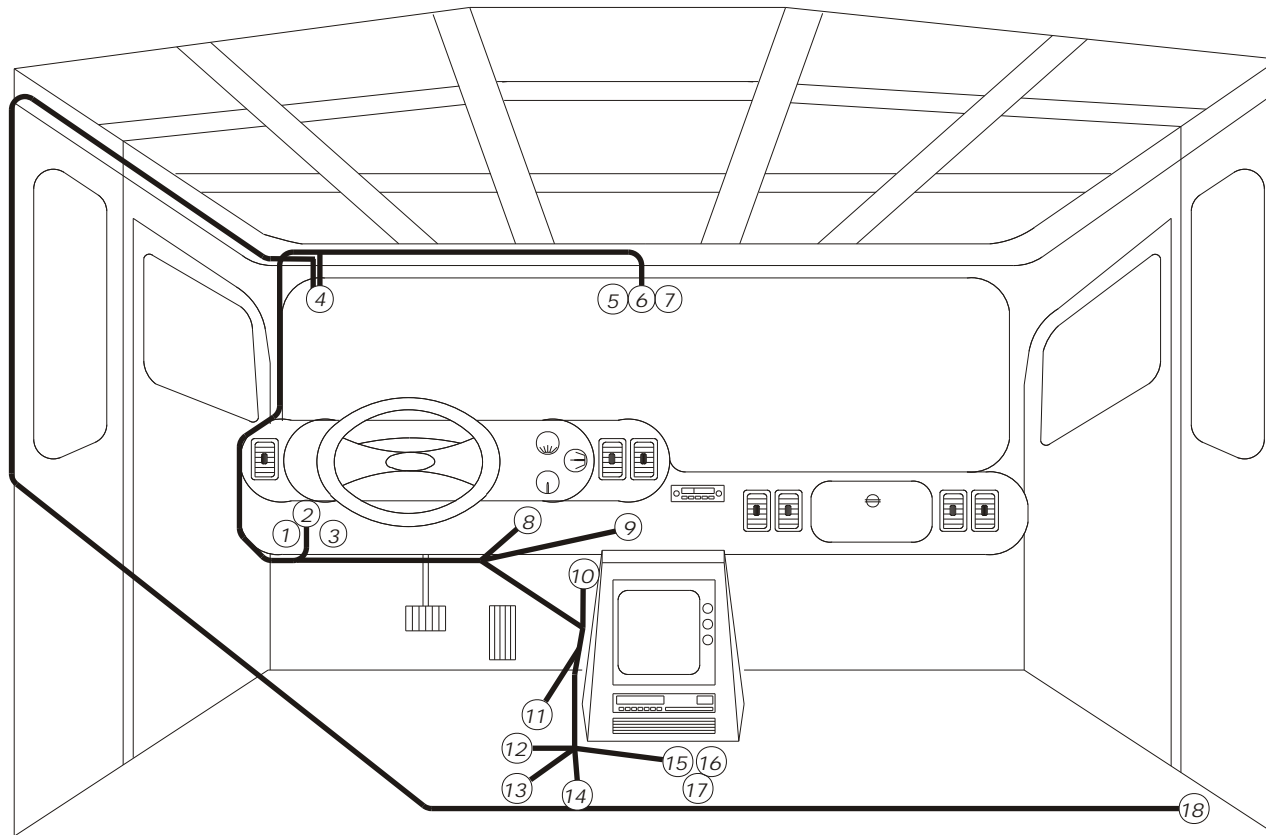

CHASSIS MANUFACTURER:

FORD, GM, DODGE

MODEL YEAR:

1997/1998/1999

VEHICLE ELECTRICAL LAYOUT

VEHICLE TYPE:

PICK-UP

COMPLETED VEHICLE DESCRIPTION:

MODULAR PICK-UP HARNESS

PART #: 15521500

DUALY PICK-UP PIGTAIL

PART #: 15521520

CREW CAB PICK-UP PIGTAIL

PART #: 15521521

REAR WINDOW SLIDER

PICK-UP PIGTAIL

PART #: 15521524