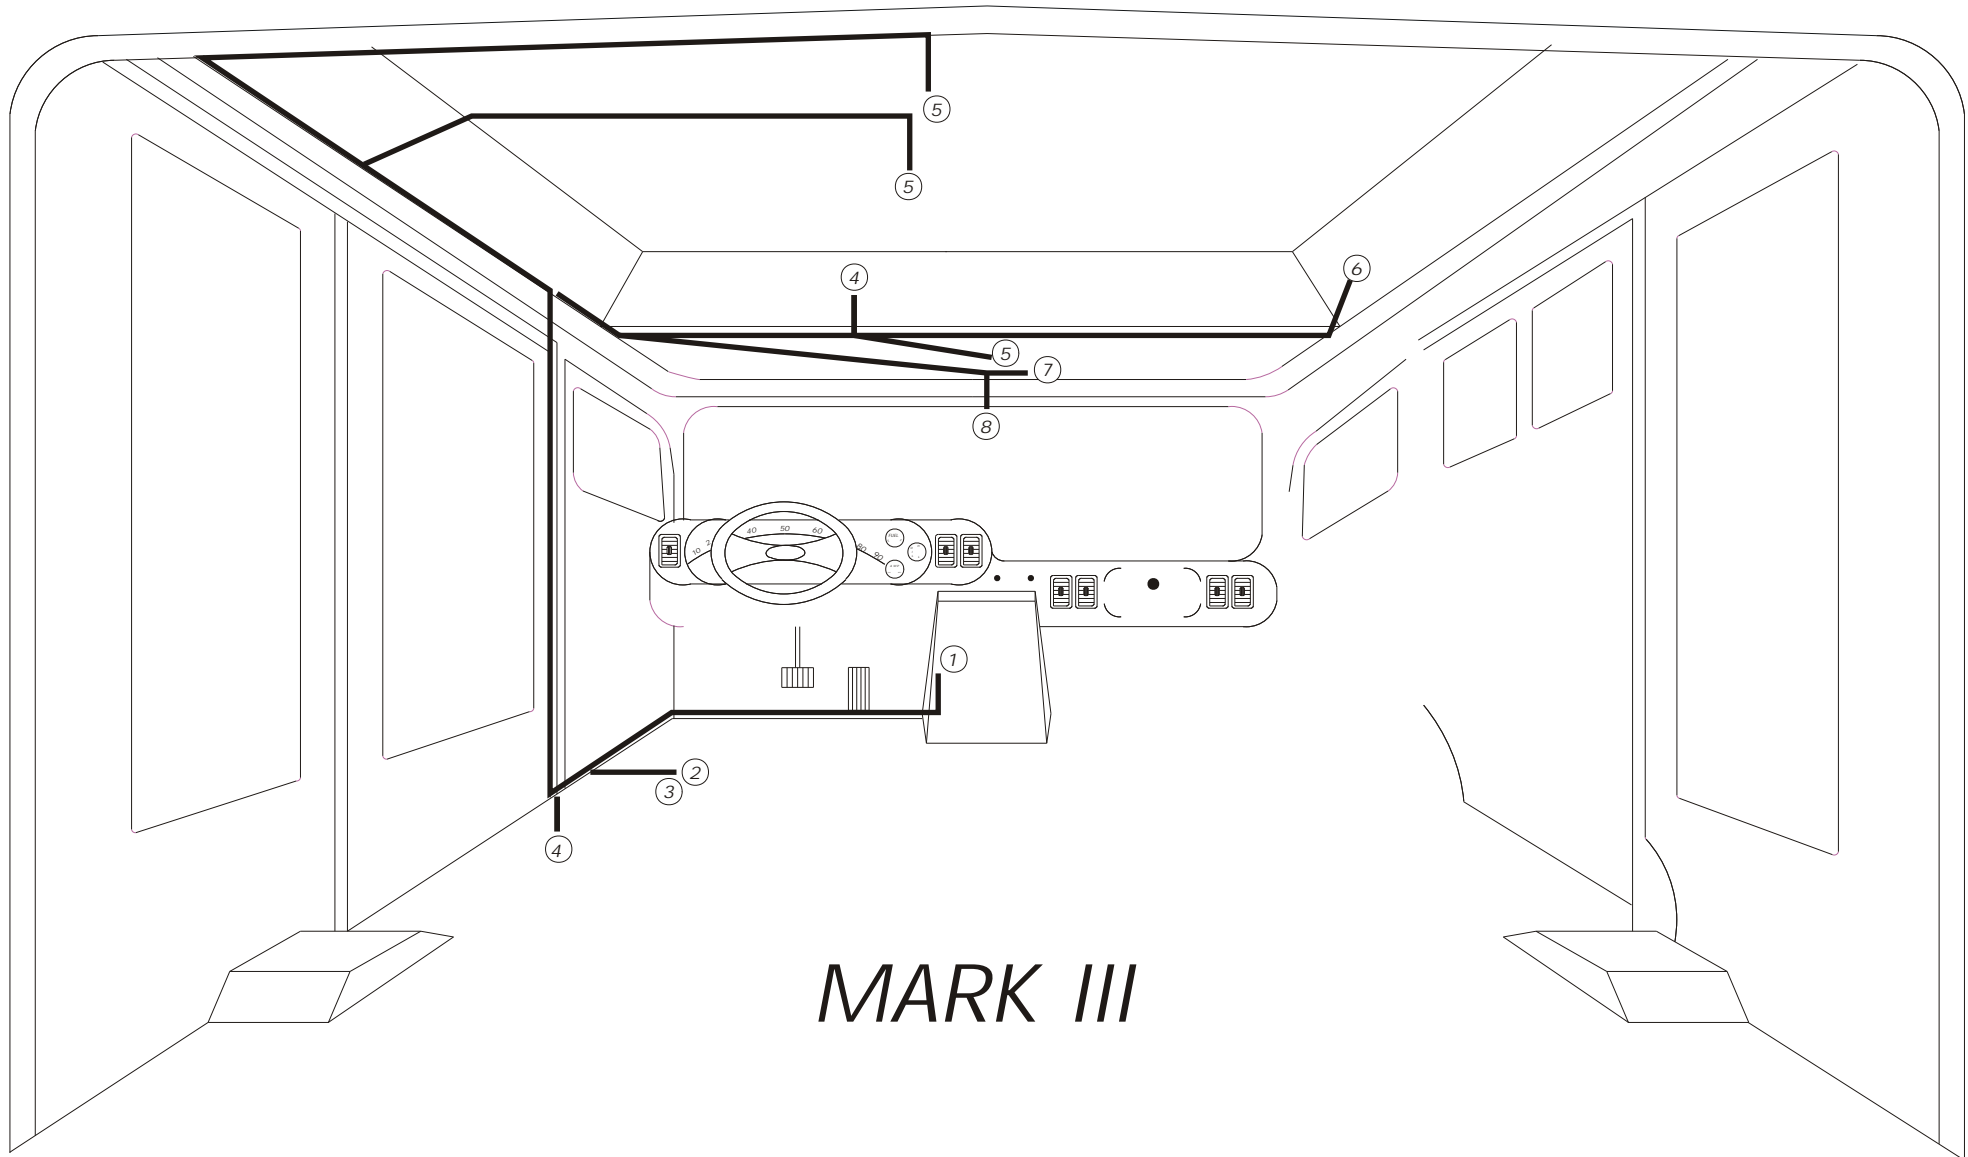

CHASSIS MANUFACTURER:

CHRYSLER

MODEL YEAR:

1998/1999

VEHICLE ELECTRICAL LAYOUT

VEHICLE TYPE:

VOYAGER

COMPLETED VEHICLE DESCRIPTION:

SCS

MARK III

CHASIS MANUFACTURER: **CHRYSLER** | VEHICLE TYPE: **VOYAGER**

MODEL YEAR: **1998 1999** | COMPLETED VEHICLE DESCRIPTION: **SCS**

CKT. #	CIRCUIT ITEMS	GUAGE	WIRE COLOR	POWER SOURCE	ACTUAL AMPS	FUSE SIZE
1	IGNITION SIGNAL	18 TEW	YELLOW	CIGARETTE LIGHTER	-	
2	BATTERY INPUT & GROUND	12 TEW	RED, BLACK	BATTERY & CHASIS	-	
3	IGNITION RELAY & FUSE	18, 14 12	RED, YEL, ORN, BLACK	BATTERY & IGNITION	-	30 AMP
4	OPTIONAL SIGN	16 TEW	PURPLE, GRAY, BLACK	N/A	-	
5	UNITEC LIGHT	18 TEW	ORANGE, WHITE, BLACK	DOOR PIN & IGNITION	1.5	
6	FLOOD LIGHT	18 TEW	WHITE, BLACK	DOOR PIN	3	
7	DOOR PIN TAP	18 TEW	WHITE	BATTERY	-	
8	REAR AIR SWITCH	14 TEW	ORANGE	IGNITION	15	
					TOTAL	
					22.5	

FINAL STAGE MANUFACTUREER: **HARNESS PART # 15523200**