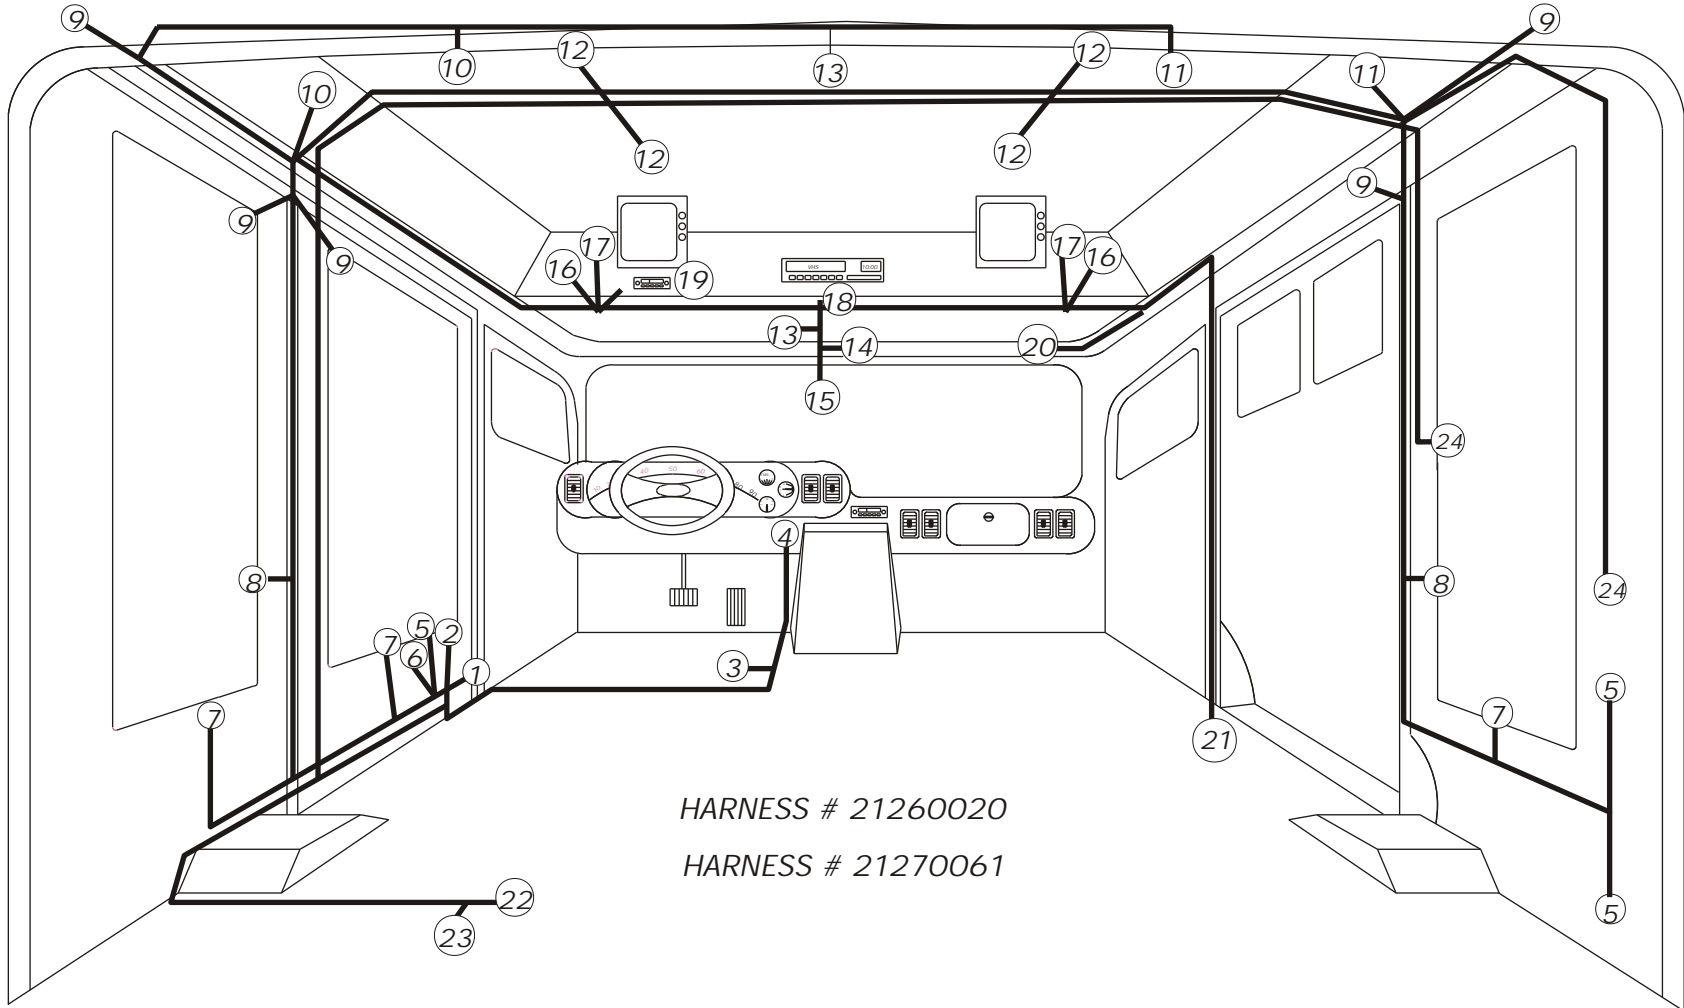

CHASSIS MANUFACTURER:

CHRYSLER

MODEL YEAR:

1999

**VEHICLE
ELECTRICAL
LAYOUT**

VEHICLE TYPE:

FULL SIZE VAN

COMPLETED VEHICLE DESCRIPTION:

MILLINIUM

HARNESS # 21260020

HARNESS # 21270061

CHASSIS MANUFACTURER: **CHRYSLER** | VEHICLE TYPE: **FULL SIZE VAN**

MODEL YEAR: **1999** | COMPLETED VEHICLE DESCRIPTION: **MILLINIUM**

CKT. #	CIRCUIT ITEMS	GUAGE	WIRE COLOR	POWER SOURCE	ACTUAL AMPS	FUSE SIZE &/LOCATION
1	FUSE BLOCK	18 & 14	ORN/WHT, WHT/PUR, BLK/BLU	IGNITION & BATTERY		
			PUR, GRN, BRN, WHT, ORN/BLK			
			ORN, RED, YEL/RED, YEL/BLK			
			BLU, WHT, YEL, BRN			
2	HARNESS & ENTERTAINMENT GROUND	18 & 12	BLK/WHT, BLACK	CHASIS		
3	CELLULAR PREP	18	ORANGE, BLACK	IGNITION	-	20 AMP F-4
4	CD PLAYER	18	ORANGE, RED	IGNITION & BATTERY	.4 AMP	F-4, F-5
5	12V OUTLET	16	RED, BLACK	BATTERY	-	20 AMP F-5
6	GAME READY	18	PURPLE, BLACK	SWITCHED IGNITION	.2 AMP	7.5 AMP F-8
7	THERMOTRONIX	18	ORANGE, BLACK	IGNITION	4.3 AMP	20 AMP F-4
8	HEADPHONE STATION	18	BLU/YEL, YEL/RED, BLK/WHT	IGNITION	.02 AMP	10 AMP F-3
			WHT/ORN, GRY, ORN/BLK			
			GRY/RED, GRN/WHT, YEL/BLK			
9	INDIRECT LIGHT	18	BROWN, BLACK	SWITCHED IGNITION	.75 AMP (X5)	15 AMP F-10
10	LEFT SPEAKER	18	BROWN, YELLOW	OEM RADIO & TV		
11	RIGHT SPEAKER	18	BLUE, WHITE	OEM RADIO & TV		
12	READING LIGHT	18	GREEN, WHITE, BLACK	SWITCHED IGN, DOOR PIN	.3 AMP (X4)	15 AMP F-9/20 AMP F-11
13	UNITEC LIGHT	18	ORANGE, WHITE, BLACK	IGNITION, DOOR PIN	.3 AMP (X3)	20 AMP F-4/20 AMP F-11
14	GPS	18	ORANGE, BLACK	IGNITION	.25 AMP	20 AMP F-4