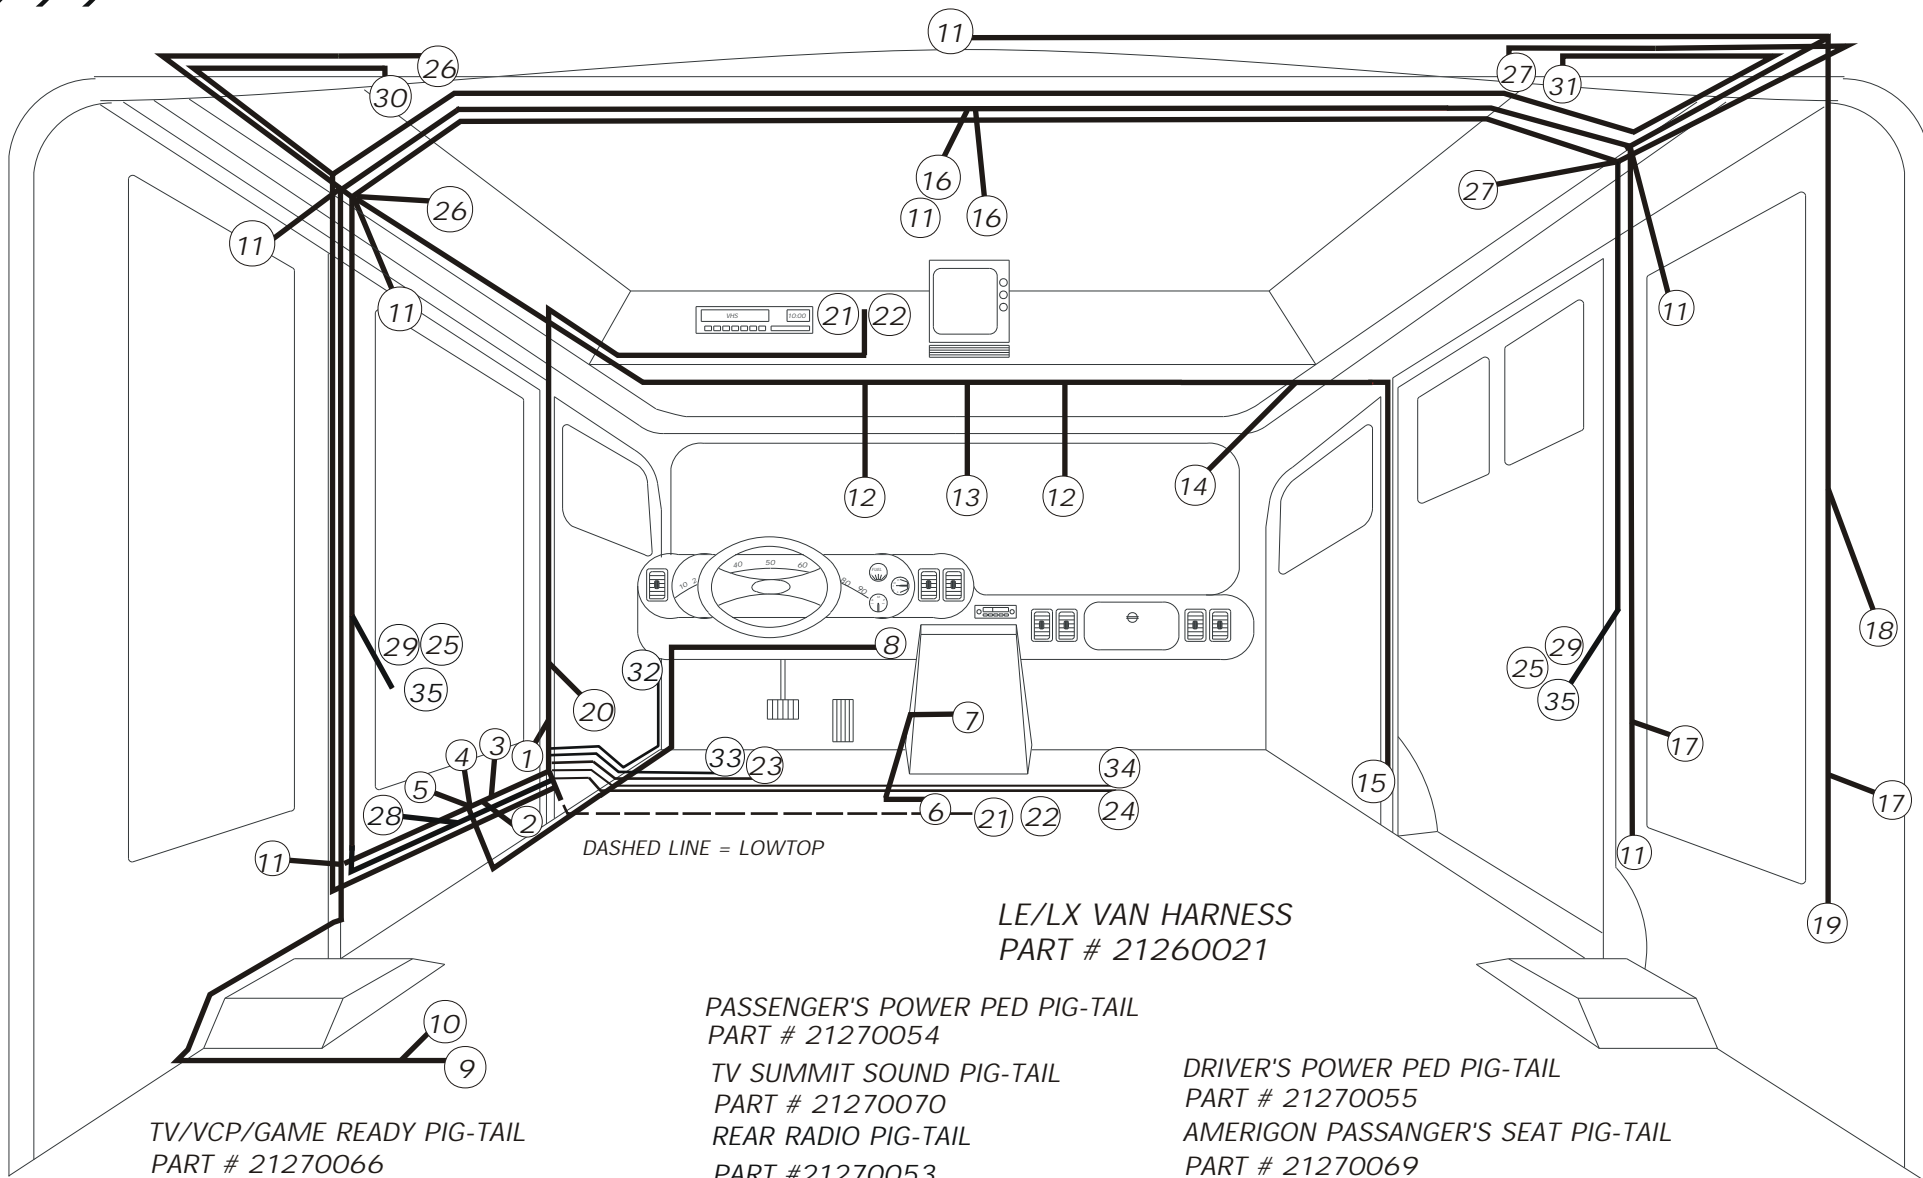

CHASSIS MANUFACTURER:

FORD, GM, CHRYSLER

MODEL YEAR:

1999

VEHICLE TYPE:

LE/LX

COMPLETED VEHICLE DESCRIPTION:

UNIVERSAL LE/LX BASE HARNESS

LE/LX VAN HARNESS
PART # 21260021

PASSENGER'S POWER PED PIG-TAIL
PART # 21270054

TV SUMMIT SOUND PIG-TAIL
PART # 21270070

REAR RADIO PIG-TAIL

PART #21270053

GM LE SPEAKER PIG-TAIL
PART # 21270094

DRIVER'S POWER PED PIG-TAIL
PART # 21270055

AMERIGON PASSENGER'S SEAT PIG-TAIL
PART # 21270069

AMERIGON DRIVERS SEAT & POWER TAP
PART # 21270068

TV/VCP/GAME READY PIG-TAIL
PART # 21270066

REAR RADIO/TV SUMMIT SOUND
PART # 21270071