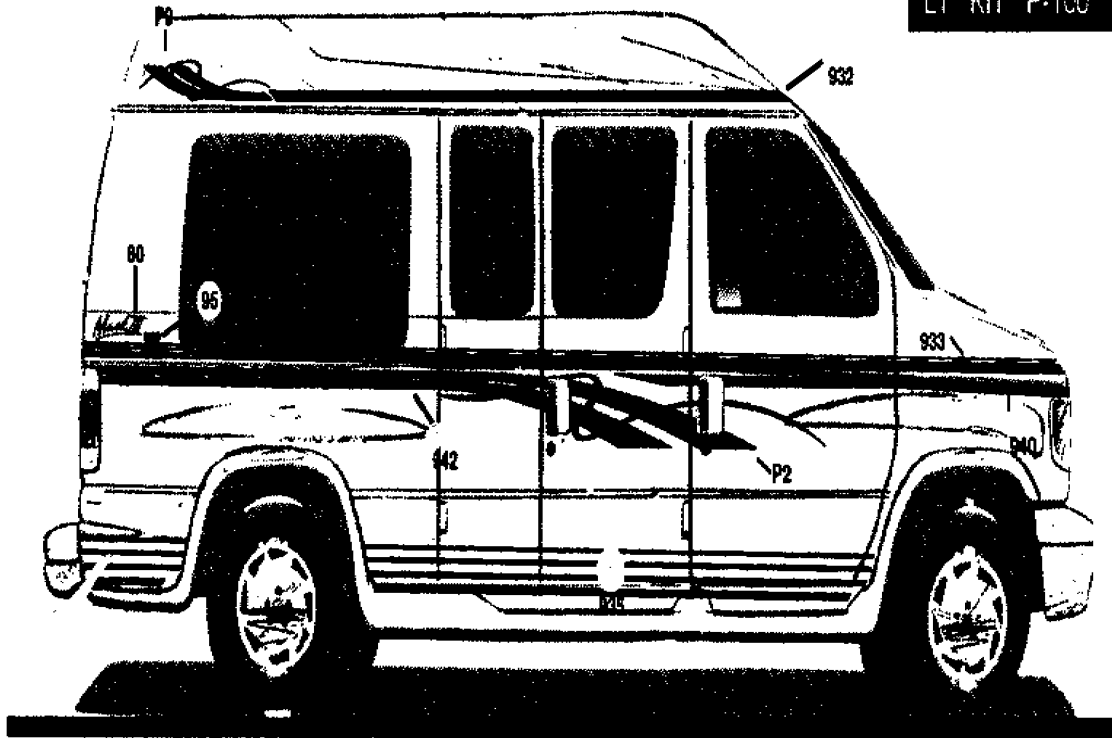

PROGRESSIVE 2000 LX SERIES

available on all Ford, Dodge, Chevrolet and GMC chassis

T.V. TOP KIT P-200

LT KIT P-100

shown on

FORD E 150 VAN CHASSIS

■ DIE CUT PARTS

■ ROLL GOOD PARTS

■ OTHER PARTS

- P1  LEFT SIDE P2000 BODY GRAPHIC
- P2  RIGHT SIDE P2000 BODY GRAPHIC
- P8  LEFT T.V. TOP P 2000 GRAPHIC
- P9  RIGHT T.V. TOP P 2000 GRAPHIC
- 80  LARGE MARK III LOGO (1 LEFT, 1 RIGHT)
- 95  LX ICON (1 LEFT, 1 RIGHT)